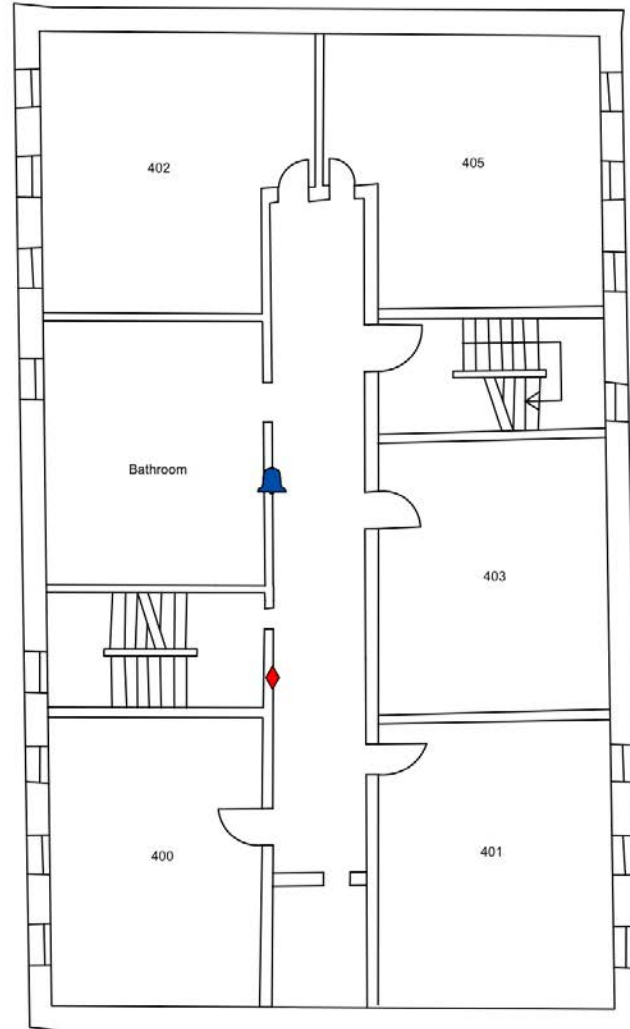

Somerset Hall Fourth Floor

Legend
Fire Safety Equipment
♦ Fire Extinguisher
🔔 Pull Station