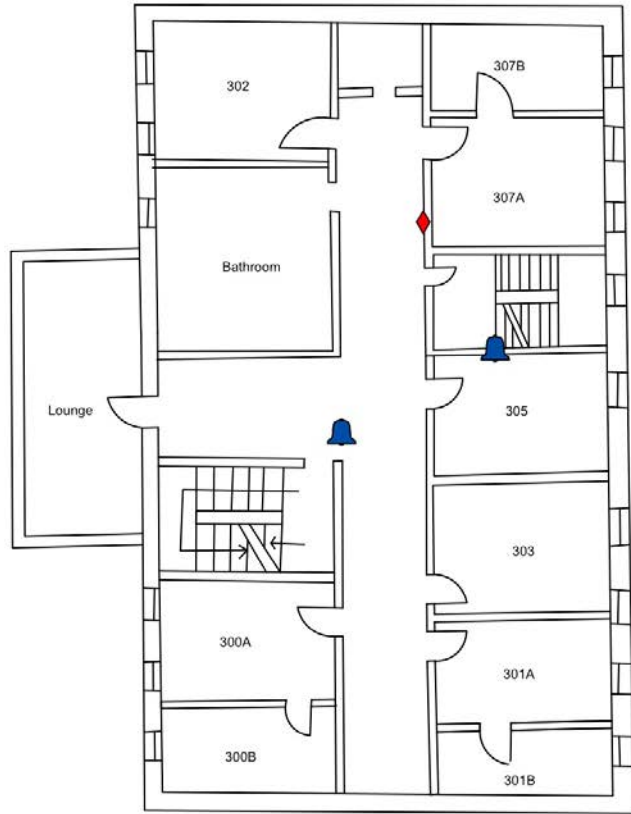

Somerset Hall Third Floor

Legend
Fire Safety Equipment
♦ Fire Extinguisher
🔔 Pull Station