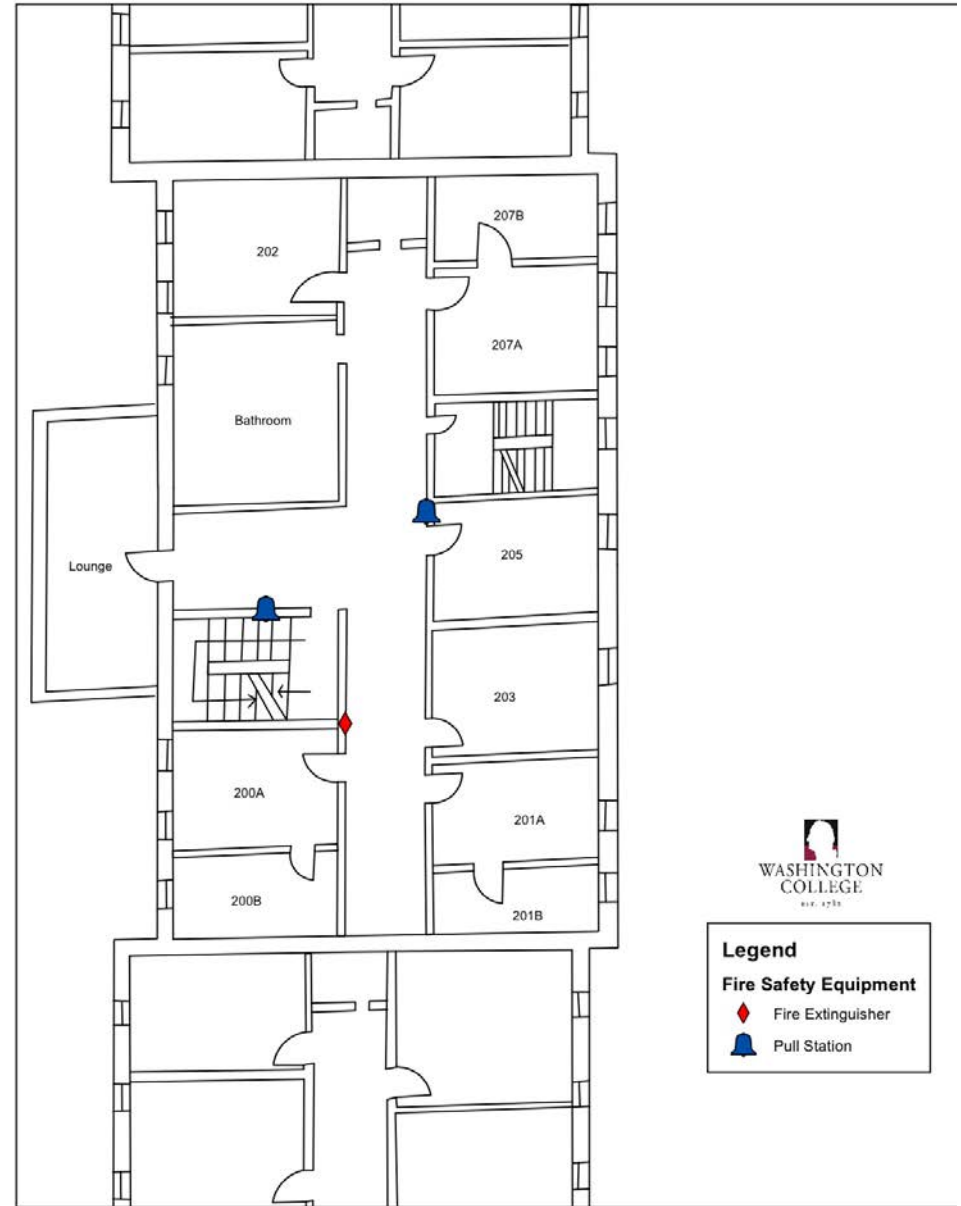

Cullen House- Somerset Wing

This residence hall is the central wing of Cullen House. and is located just off the Hodson Green. For 2017-2018 year, Somerset will be mostly upperclassmen.

A short walk from Hodson Hall, the library, classes and athletic facilities such as Athey Park, Somerset residents enjoy easy access to multiple opportunities.

Specialty areas:

Laundry facilities: cost included in laundry fee

Floor: Tile floors

Heat & A/C: Steam heat & Window A/C units

This building is equipped with wireless internet along with Ethernet ports and cable TV connections in each room.

This building is not equipped with an elevator.

Cost 2017-2018: \$2,804/ semester or \$5,608/ year

Somerset House First Floor

Legend
Fire Safety Equipment
♦ Fire Extinguisher
🔔 Pull Station

Sommerset Hall Second Floor

Legend
Fire Safety Equipment
♦ Fire Extinguisher
🔔 Pull Station

Somerset Hall Third Floor

Legend
Fire Safety Equipment
 ♦ Fire Extinguisher
 🔔 Pull Station

Somerset Hall Fourth Floor

Legend
Fire Safety Equipment
 ♦ Fire Extinguisher
 🔔 Pull Station