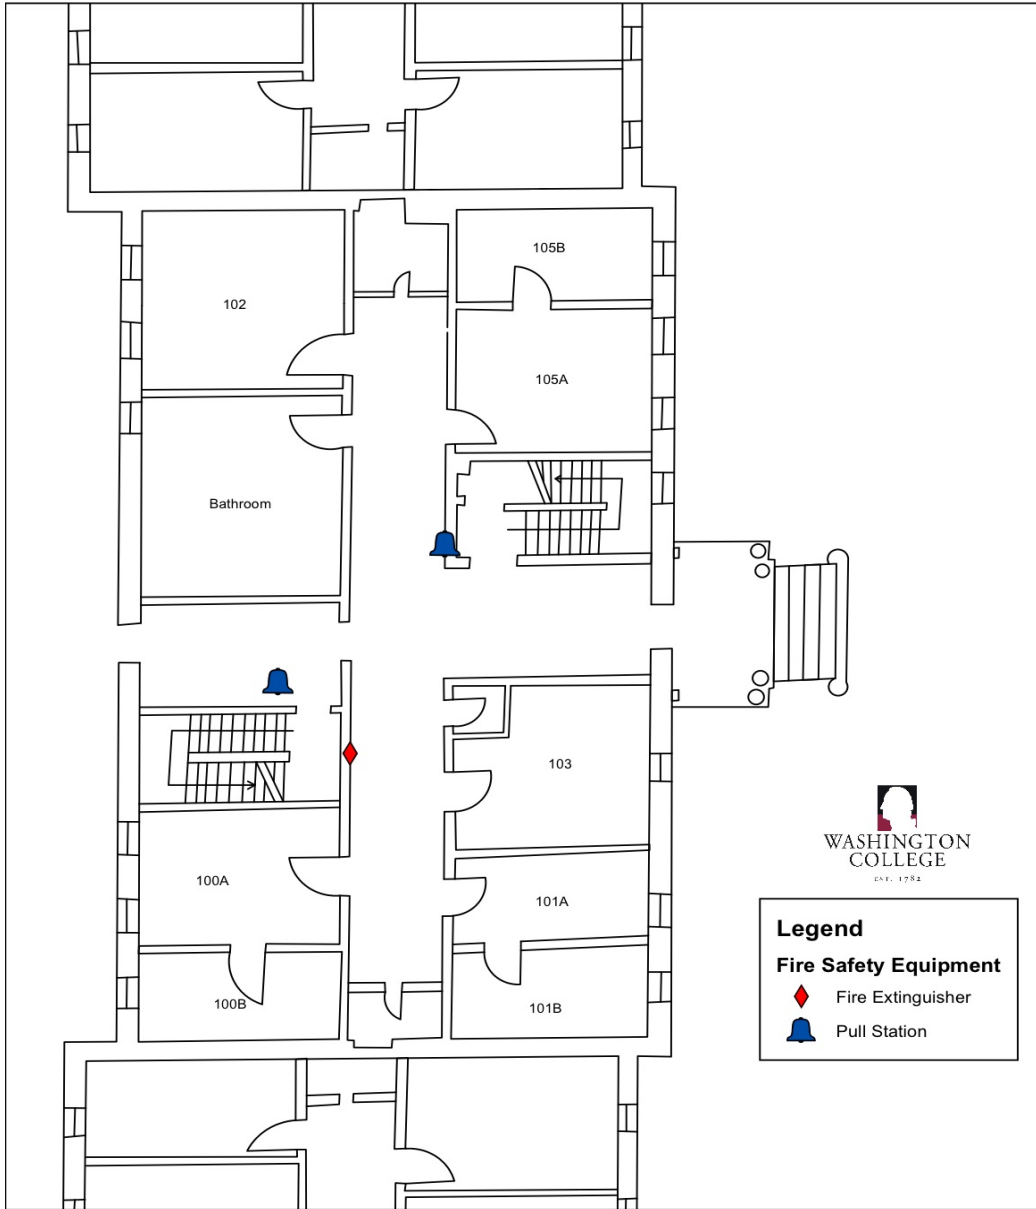

Cullen House- Somerset Wing

This residence hall is the central wing of Cullen House. and is located just off the Hodson Green. For 2017-2018 year, Somerset will be mostly upperclassmen.

A short walk from Hodson Hall, the library, classes and athletic facilities such as Athey Park, Somerset residents enjoy easy access to multiple opportunities.

Fast Facts:

Style: Traditional style
5 Singles and 15 Doubles*

Room Dimensions:

1st Floor	Single	8	x	15
	& Double	11	x	14
2nd Floor	Double*	13	x	19
3rd Floor	Double	11	x	14
4th Floor	Double	14	x	15

Double*= Some doubles are two singles with a door connecting them and one entrance into both.

Specialty areas:

Laundry facilities: cost included in laundry fee

Floor: Tile floors

Heat & A/C: Steam heat & Window A/C units

This building is equipped with wireless internet along with Ethernet ports and cable TV connections in each room.

This building is not equipped with an elevator.

Cost 2017-2018: \$2,804/ semester or \$5,608/ year

Somerset House First Floor

Legend
Fire Safety Equipment
♦ Fire Extinguisher
🔔 Pull Station

Sommerset Hall Second Floor