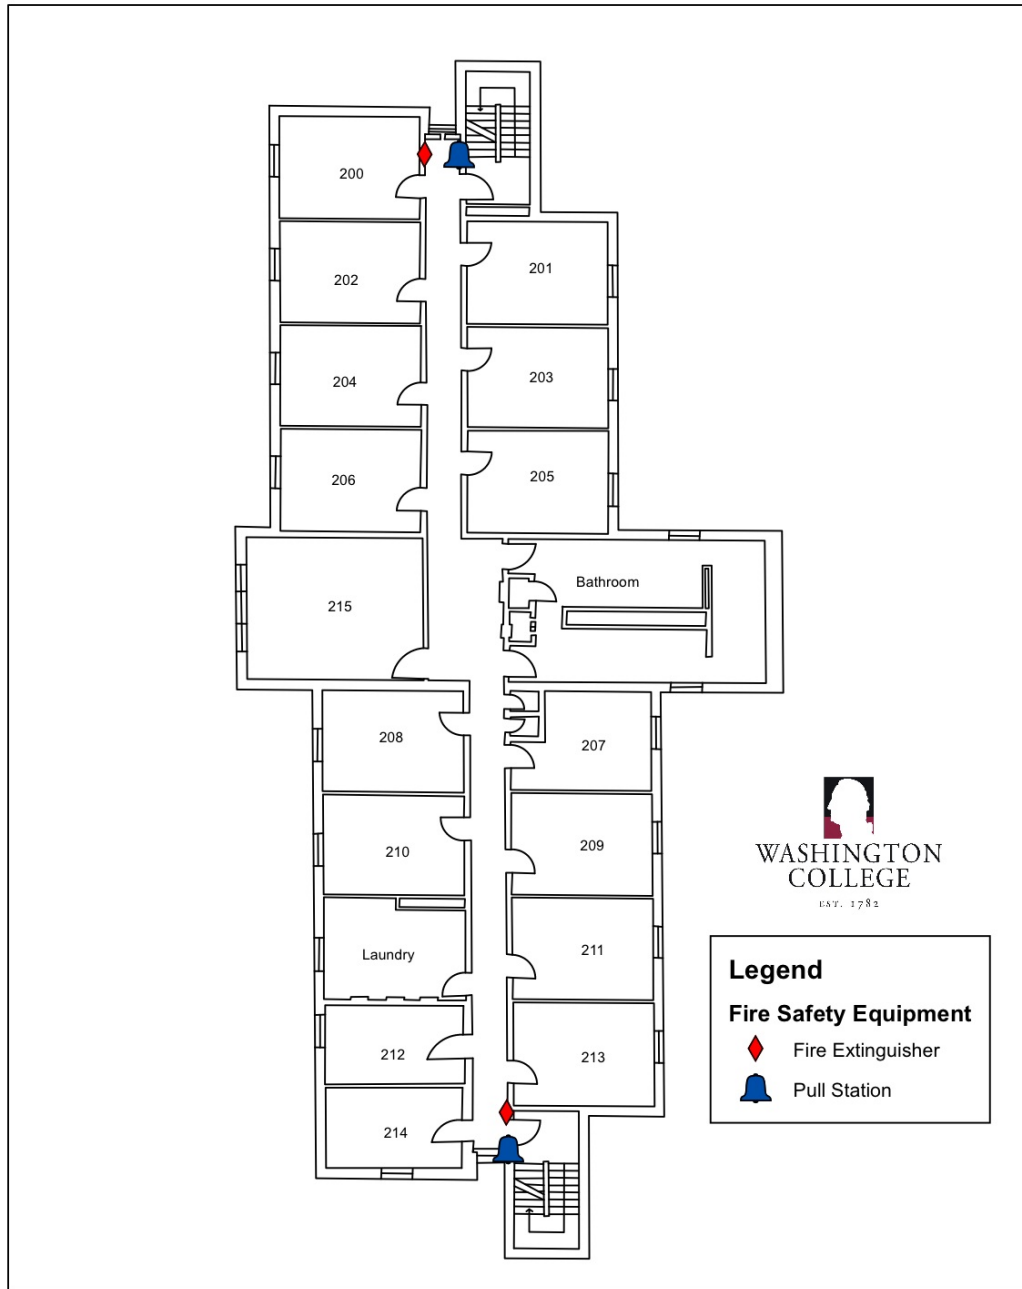

Caroline House Second Floor