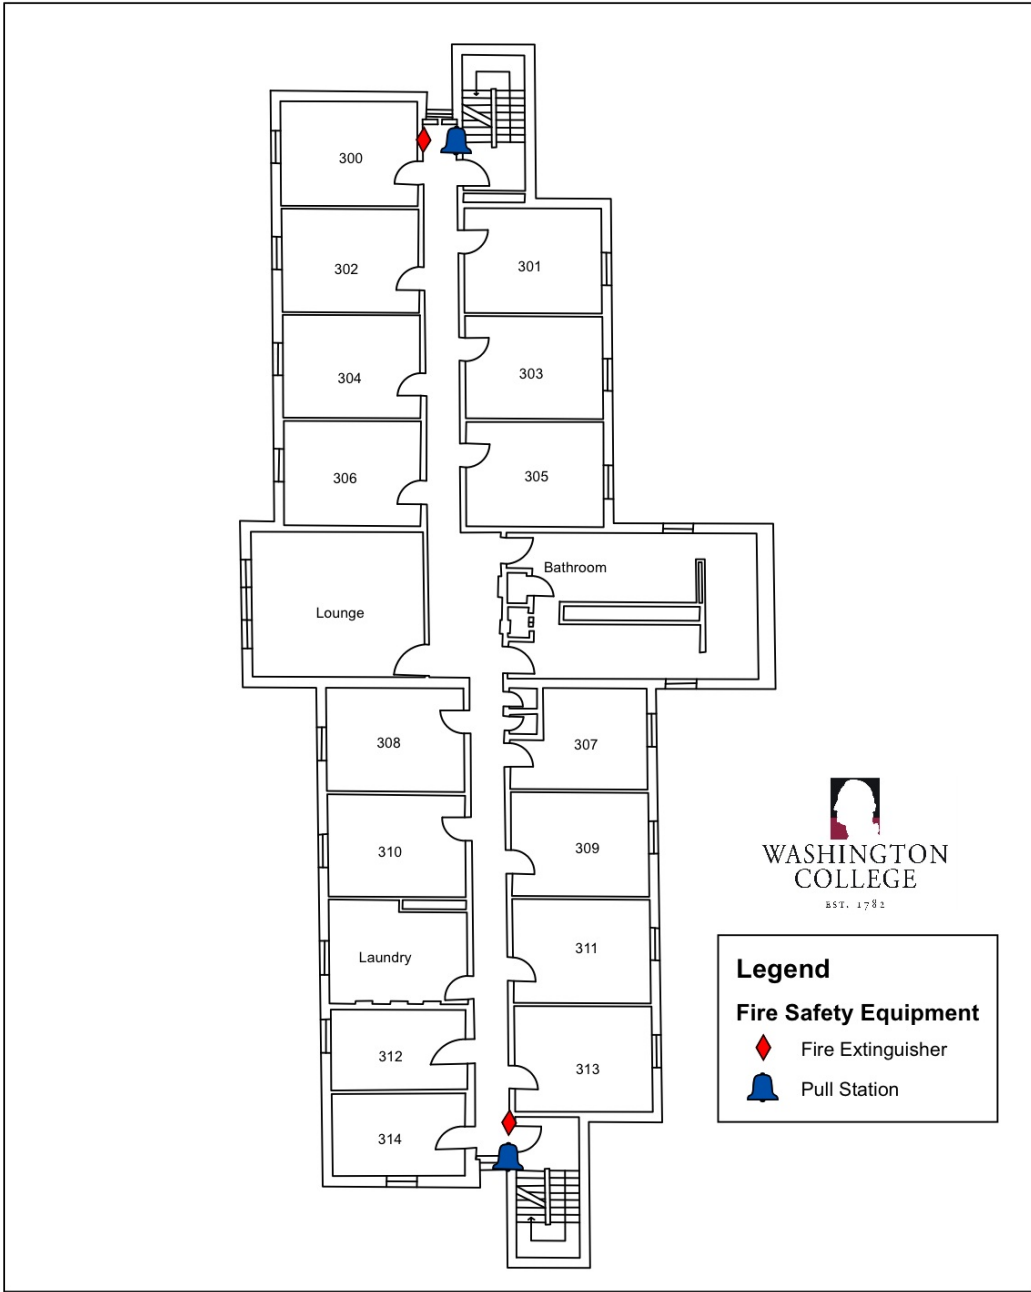

Caroline House Third Floor

Legend

Fire Safety Equipment

- Fire Extinguisher
- Pull Station