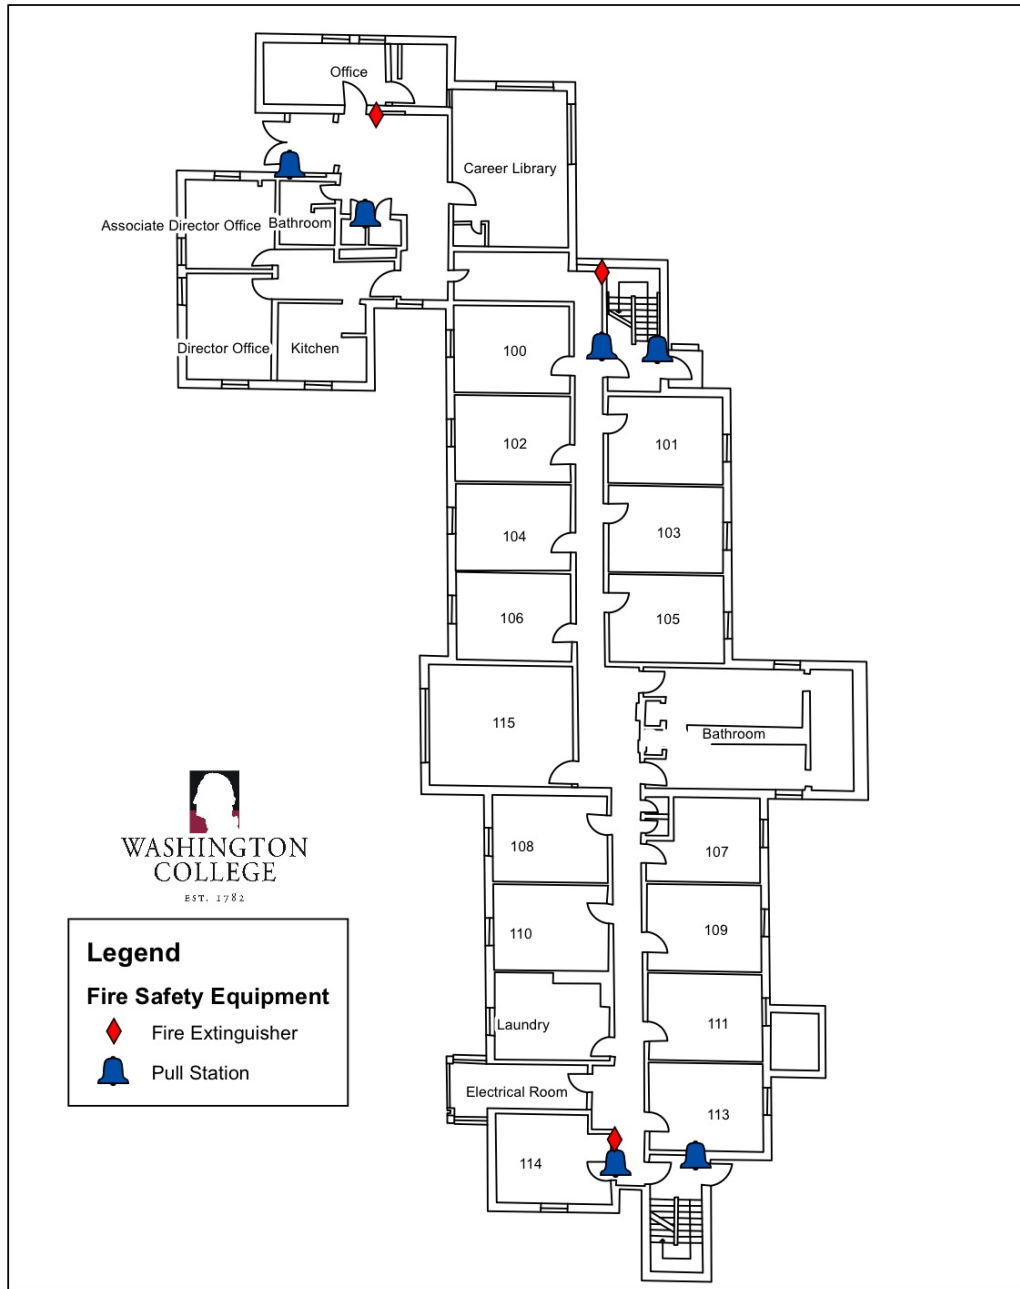

# Caroline House

Caroline House is a coed building with both male and female floors. Caroline House is part of the Freshmen Year Residential Experience and allows new students to meet people quickly and form a strong community of friends the first year at college. The Health Center adjoins the building.

## Fast Facts:

Style: Traditional style

39 Doubles and 5 Singles

Each Floor has:

- Bathroom/shower/sink facilities
- Common area with furniture

Room Dimensions:

Single	9	x	12
Doubles	12	x	16

Specialty areas:

Laundry facilities: cost included in laundry fee

Floor: Tile floors

Heat & A/C: Hotel units (Heating & A/C units by windows)

This building is equipped with wireless internet along with Ethernet ports and cable TV connections in each room.

# Caroline House First Floor