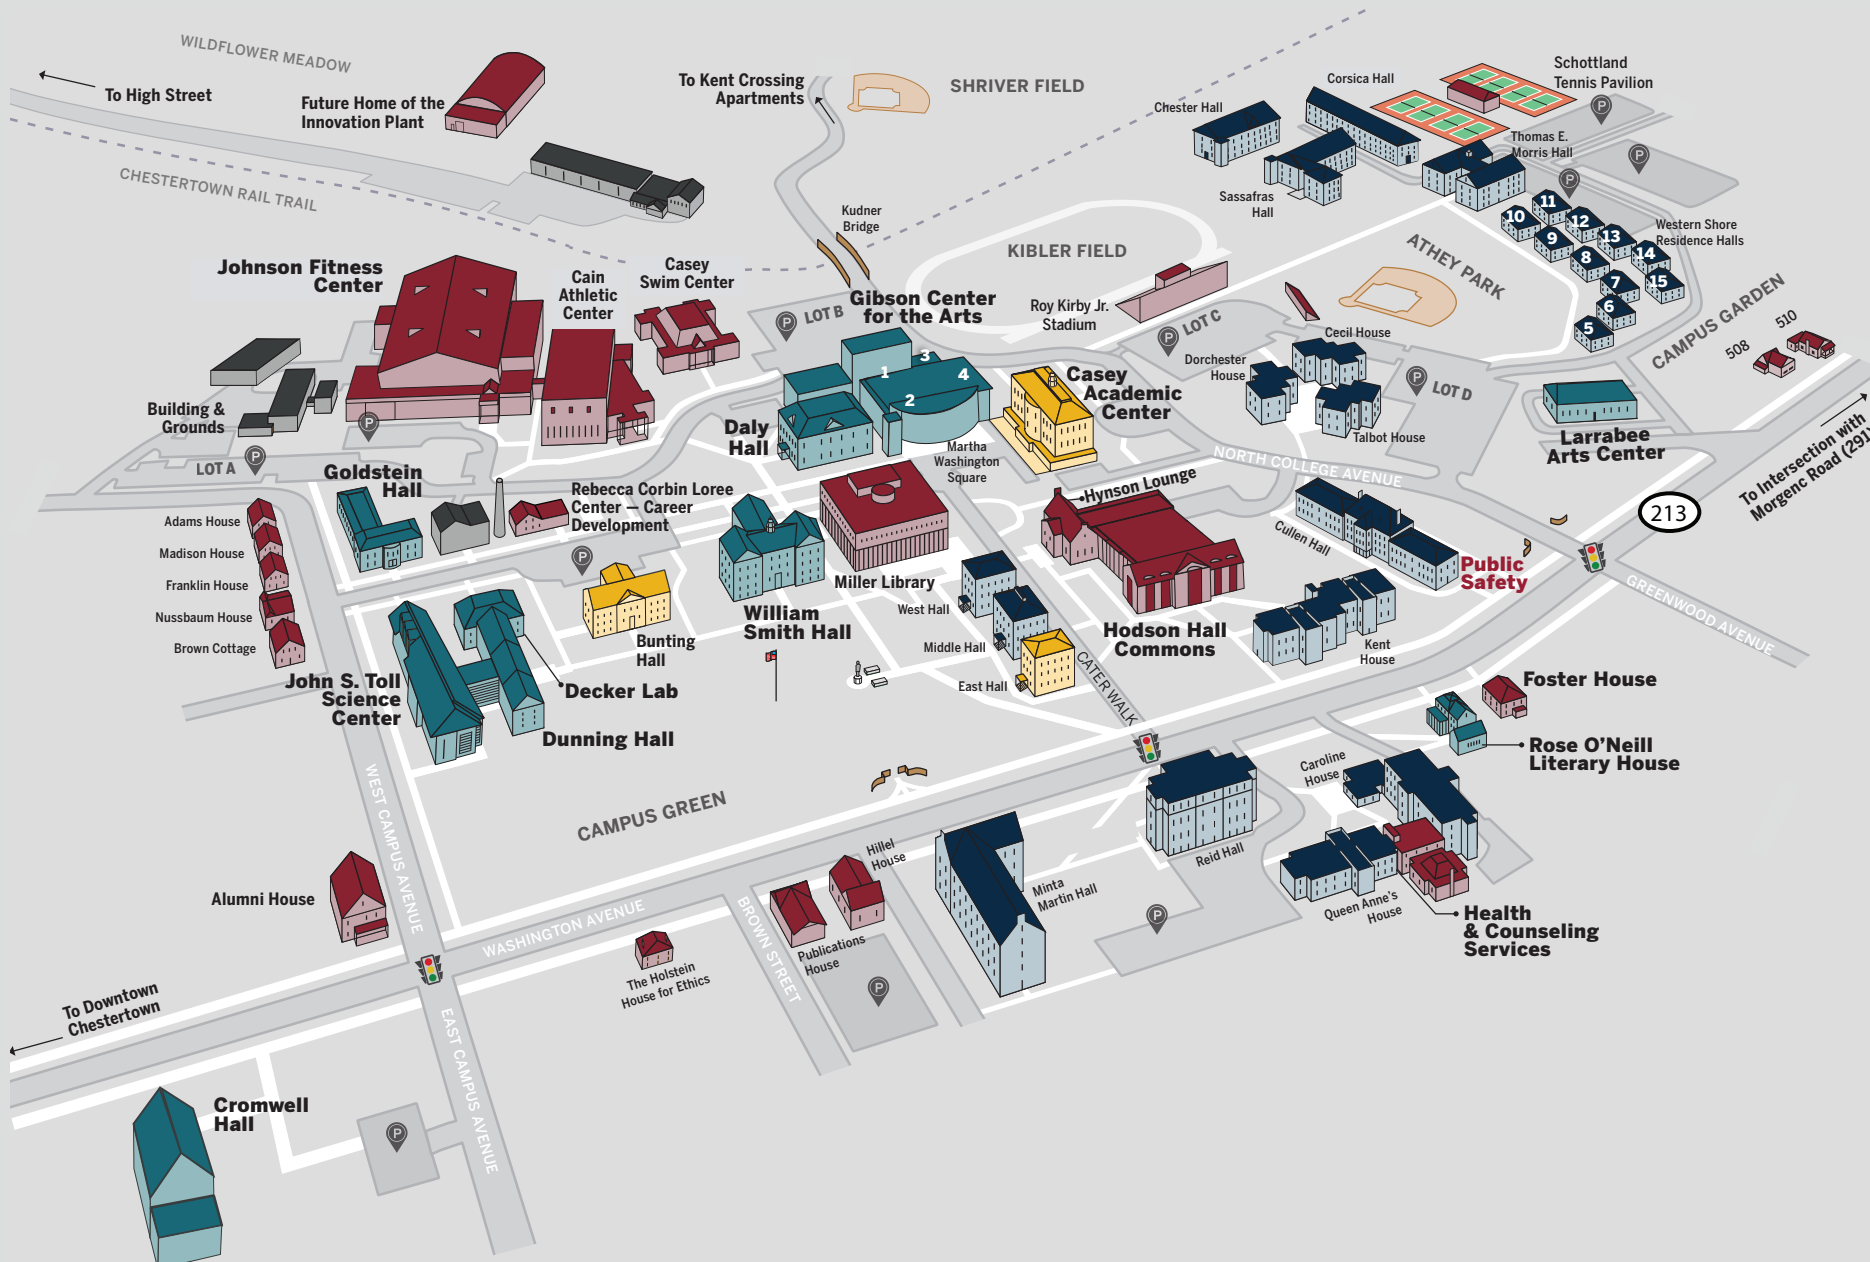

Washington College

PARKING

Academic Buildings

Administrative Buildings

Facilities

Residence Halls

Resources & Amenities

MAIN CAMPUS

Bunting Hall

- Business Office
- Campus Events
- Office of the Provost & Dean
- President's Office

Caroline House

- Residential Life

Casey Academic Center

- FIRST FLOOR
  - Bookstore
  - Central Services
  - Registrar
  - Student Accounts
- SECOND FLOOR
  - Financial Aid
  - Visitors Center
- THIRD FLOOR
  - Office of Admissions

Miller Library

- Owings Library Terrace
- GROUND FLOOR
  - Archives
  - Beck Lab
  - Ideaworks
  - WARDIS
- FIRST FLOOR
  - Newlin Room
  - Quantitative Skills Center
- SECOND FLOOR
  - Office of Academic Skills
  - Sophie Kerr Room

Minta Martin Hall

- Office of Intercultural Affairs

Rebecca Corbin Loree Center

- Center for Career Development

Toll Science Center

- Litrenta Lecture Hall
- McLain Atrium
- Radiant Echo (light installation)

Western Shore Residence Halls

- 5 - Montgomery House
- 6 - Howard House
- 7 - Carroll House
- 8 - Frederick House
- 9 - Allegany House
- 10 - Garrett House
- 11 - Anne Arundel House
- 12 - Calvert House
- 13 - St. Mary's House
- 14 - Charles House
- 15 - Prince George's House

William Smith Hall

- GROUND FLOOR
  - Office of Information Technology
  - Technology Services Center
- FIRST FLOOR
  - Norman James Theatre

508 & 510 Washington Ave

- Senior Art Studios
- Studio Art Project Space

Cromwell Hall

- Human Resources

Cullen Hall

- Public Safety

East Hall

- Marketing & Communications

Foster House

- Global Education Office

Gibson Center for the Arts

- 1 - Decker Theatre
- 2 - Hotchkiss Recital Hall
- 3 - Kohl Gallery
- 4 - Tawes Theatre

Goldstein Hall

- Writing Center

Hodson Hall Commons

- FIRST FLOOR
  - Goose Nest
  - Java George
  - Office of Student Affairs
  - Office of Student Engagement
  - The Egg
- SECOND FLOOR
  - Dining Hall