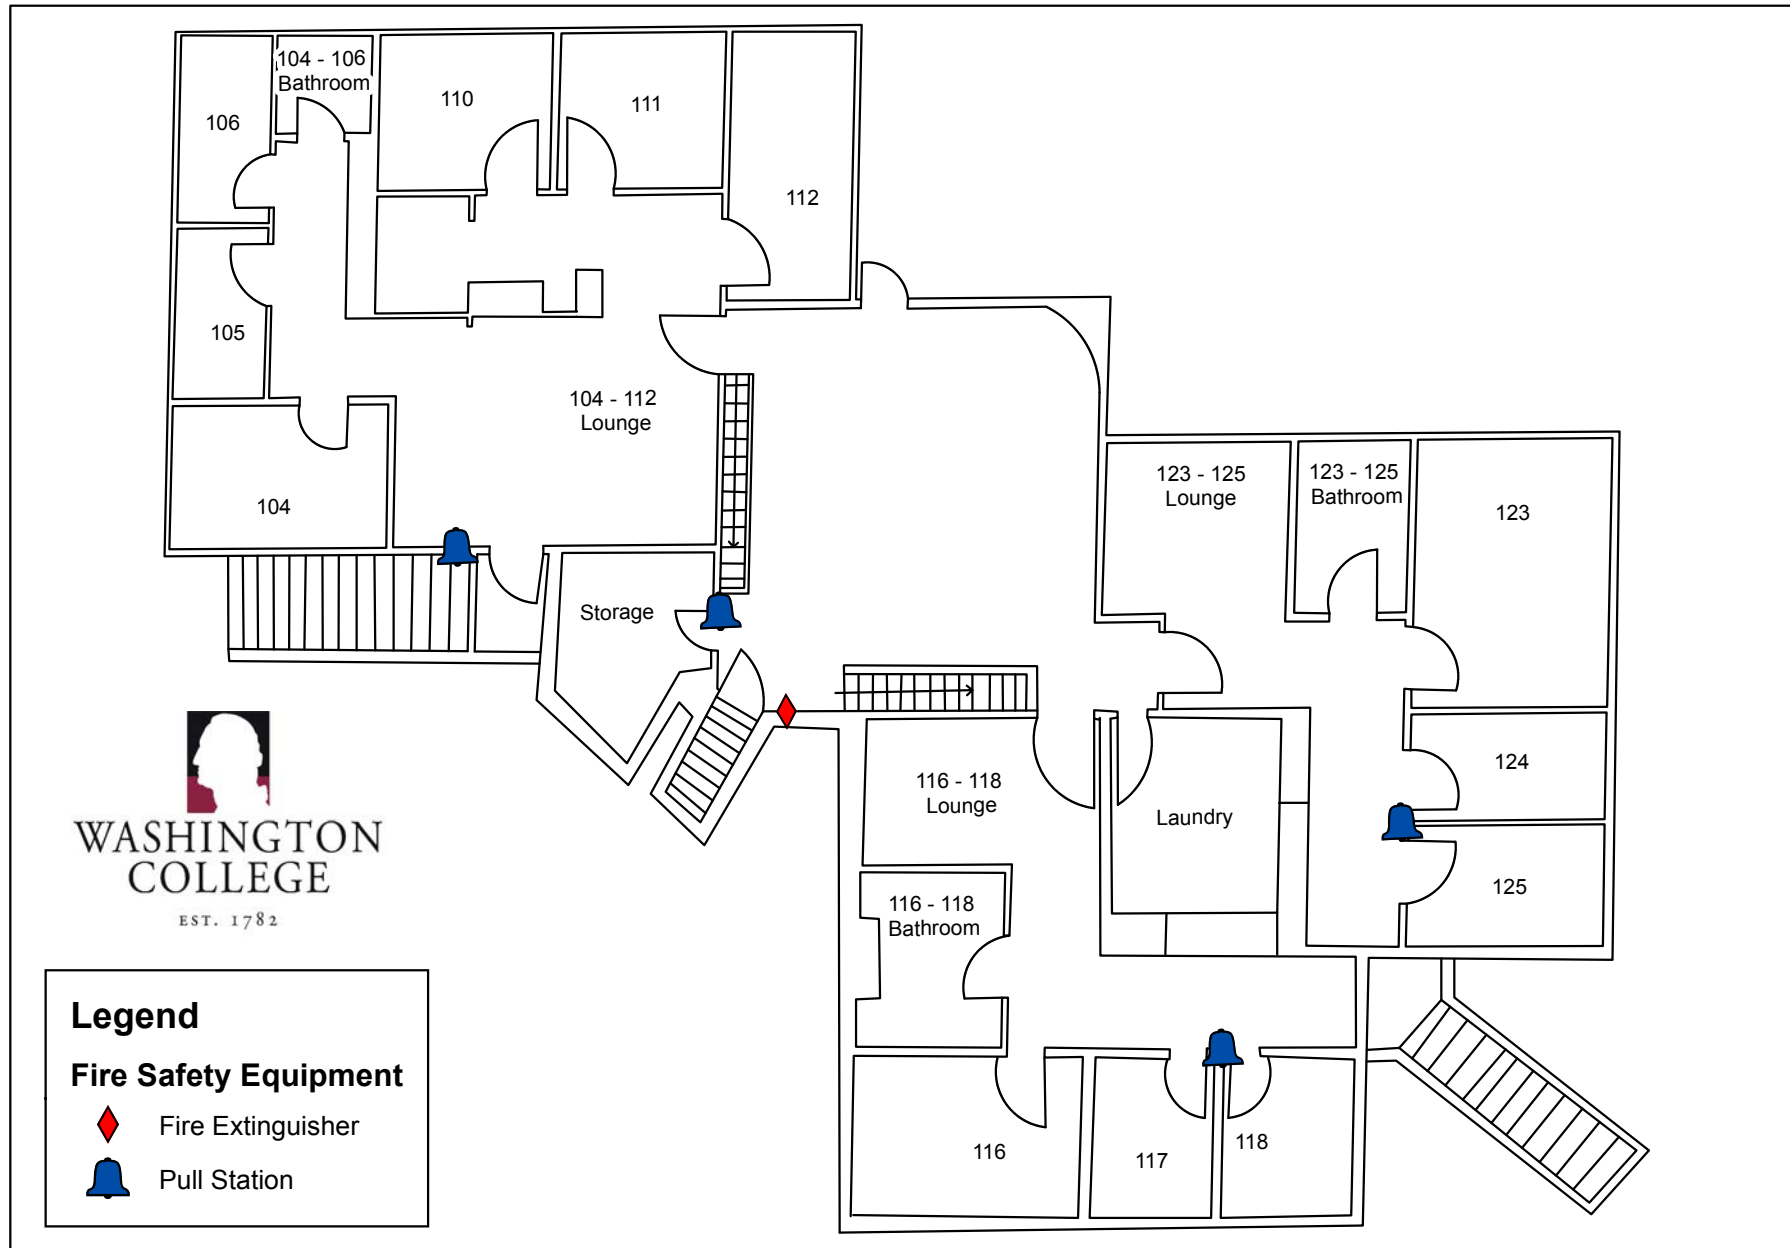

Dorchester House

Dorchester House is home to the Kappa Sigma Fraternity and is configured to accommodate four three person suites and two six person suites, each with their own common room. Limited housing is available for non fraternity male students. Each suite has a mini refrigerator, stovetop, and couches.

Fast Facts:

Style: Suite style

Four 3 room suites and Two 6 room suites

Each Suite has:

- Bathroom/shower/sink facilities
- Common area with furniture
- Refrigerator and stovetop units

Room Dimensions:

Three room suite singles	7	x	10
Six room suite singles	8	x	10
Large singles	10	x	13

Specialty areas:

Laundry facilities: cost included in laundry fee

Large central common area with patio area

Floor: Tile floors

Heat & A/C: Central A/C and Heating

This building is equipped with wireless internet along with Ethernet ports and cable TV connections in each room.

This building is not equipped with an elevator.

Cost 2017-2018: \$3,130/ semester or \$6,260/ year

Cecil, Dorchester & Talbot House First Floor

Cecil, Dorchester & Talbot House Second Floor