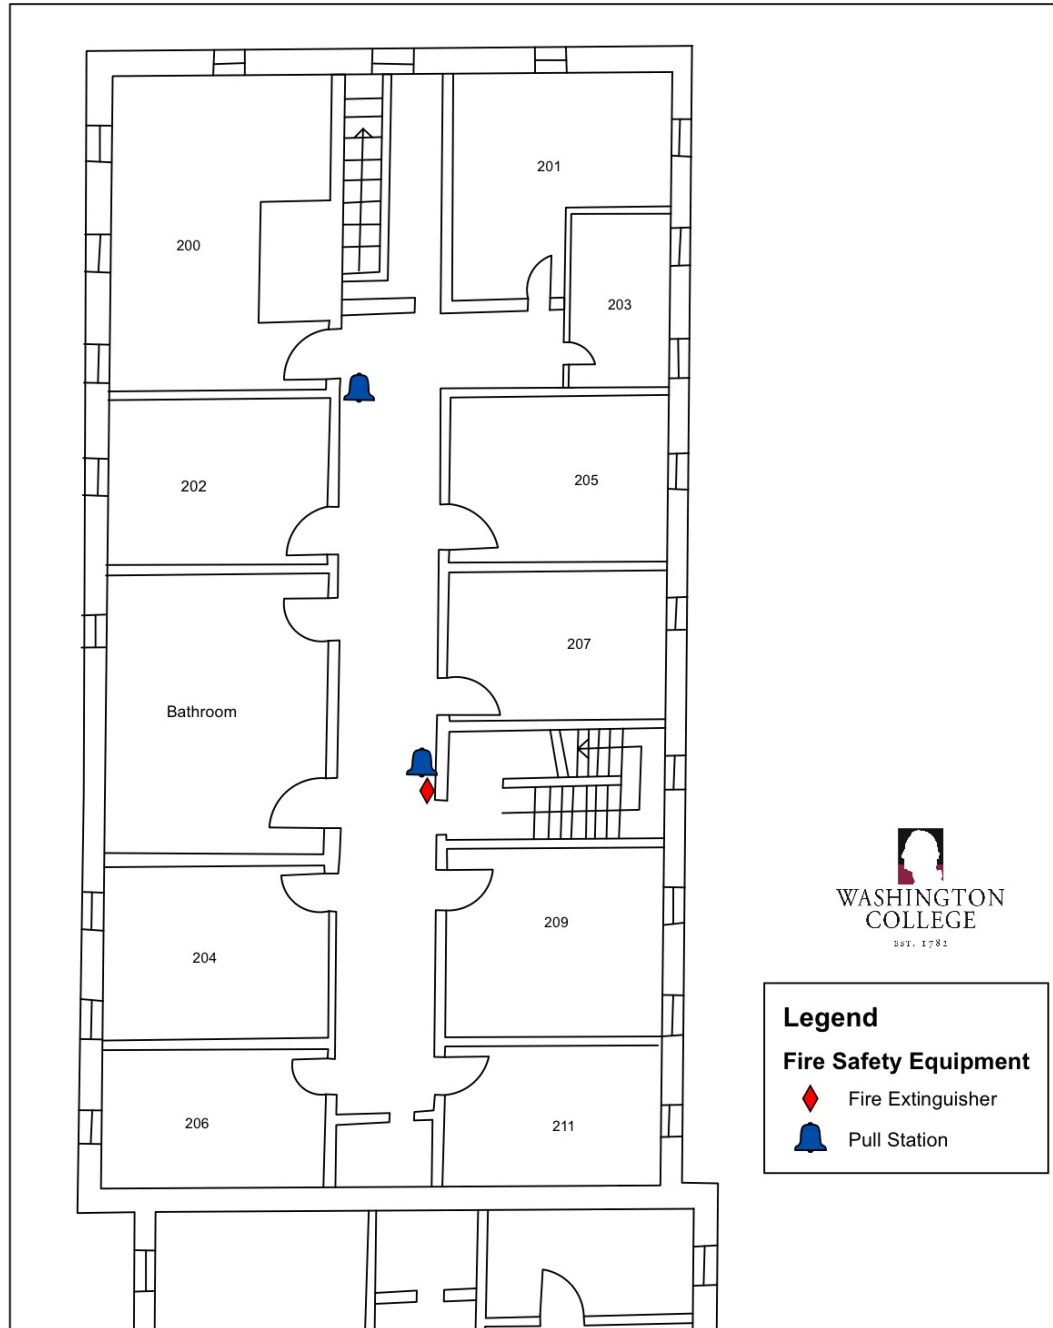

Worcester Hall Second Floor

Legend

Fire Safety Equipment

- Fire Extinguisher
- Pull Station