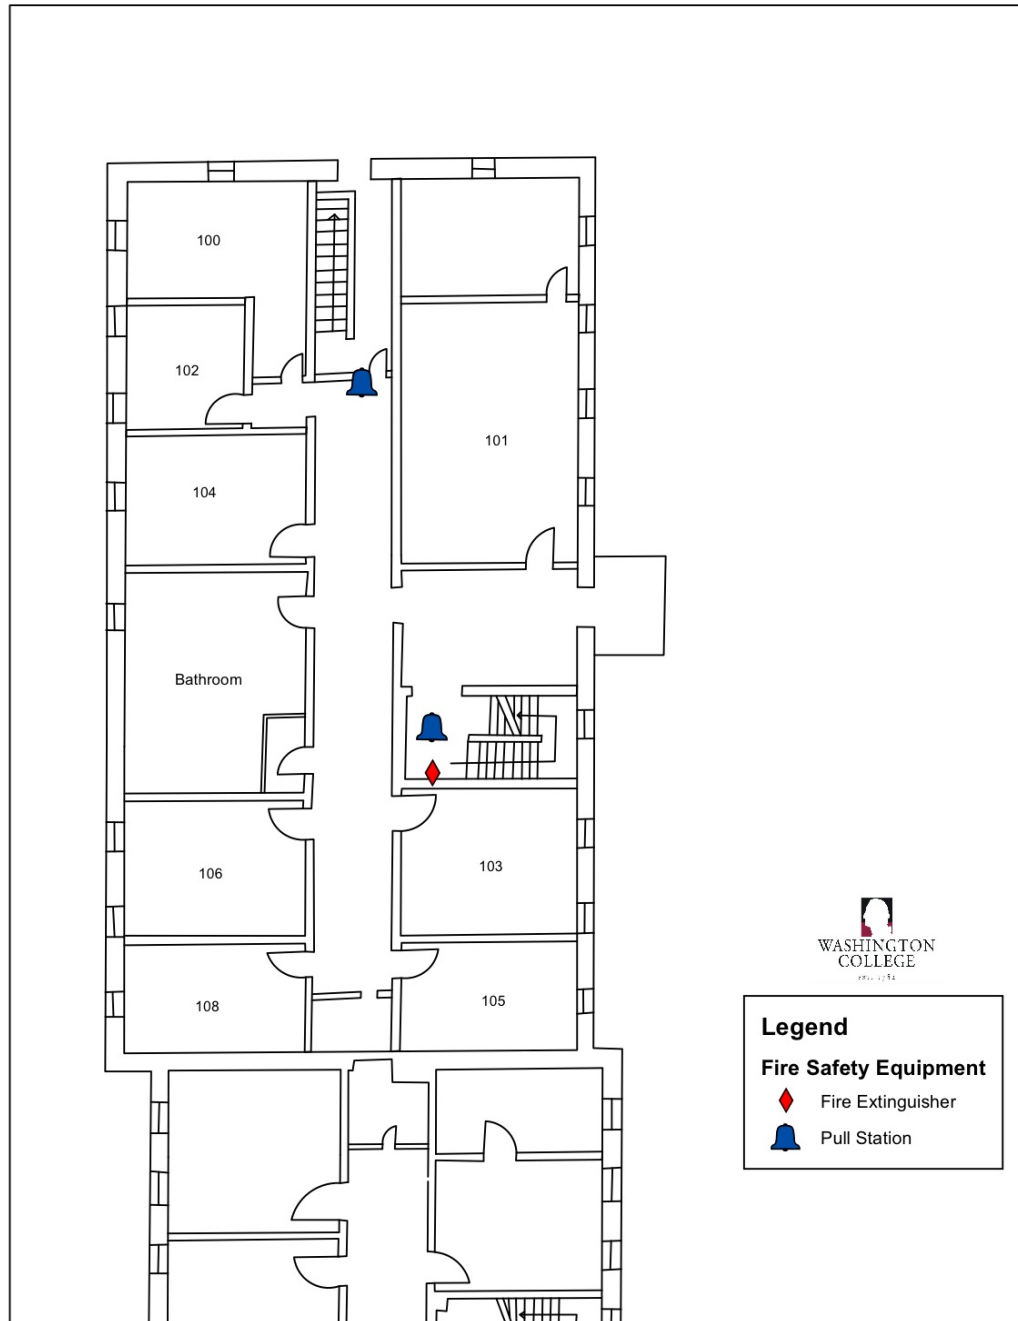

# Cullen House- Worcester Wing

This residence hall is a wing of Cullen House.

Located next to the Washington College main entrance, it is only a short walk from local delights and various Washington College facilities.

## Fast Facts:

Style: Traditional Style

12 Doubles

4 Singles

Room Dimensions:

Single	11	x	11
Double	11	x	13

Specialty areas:

Laundry facilities: cost included in laundry fee.  
Common Room with TV

Floor: Tile floors throughout

Heat & A/C: Steam heat & Window A/C Units

This building is equipped with wireless internet along with Ethernet ports and cable TV connections in each room.

This building is not equipped with an elevator.

# Worcester Hall First Floor