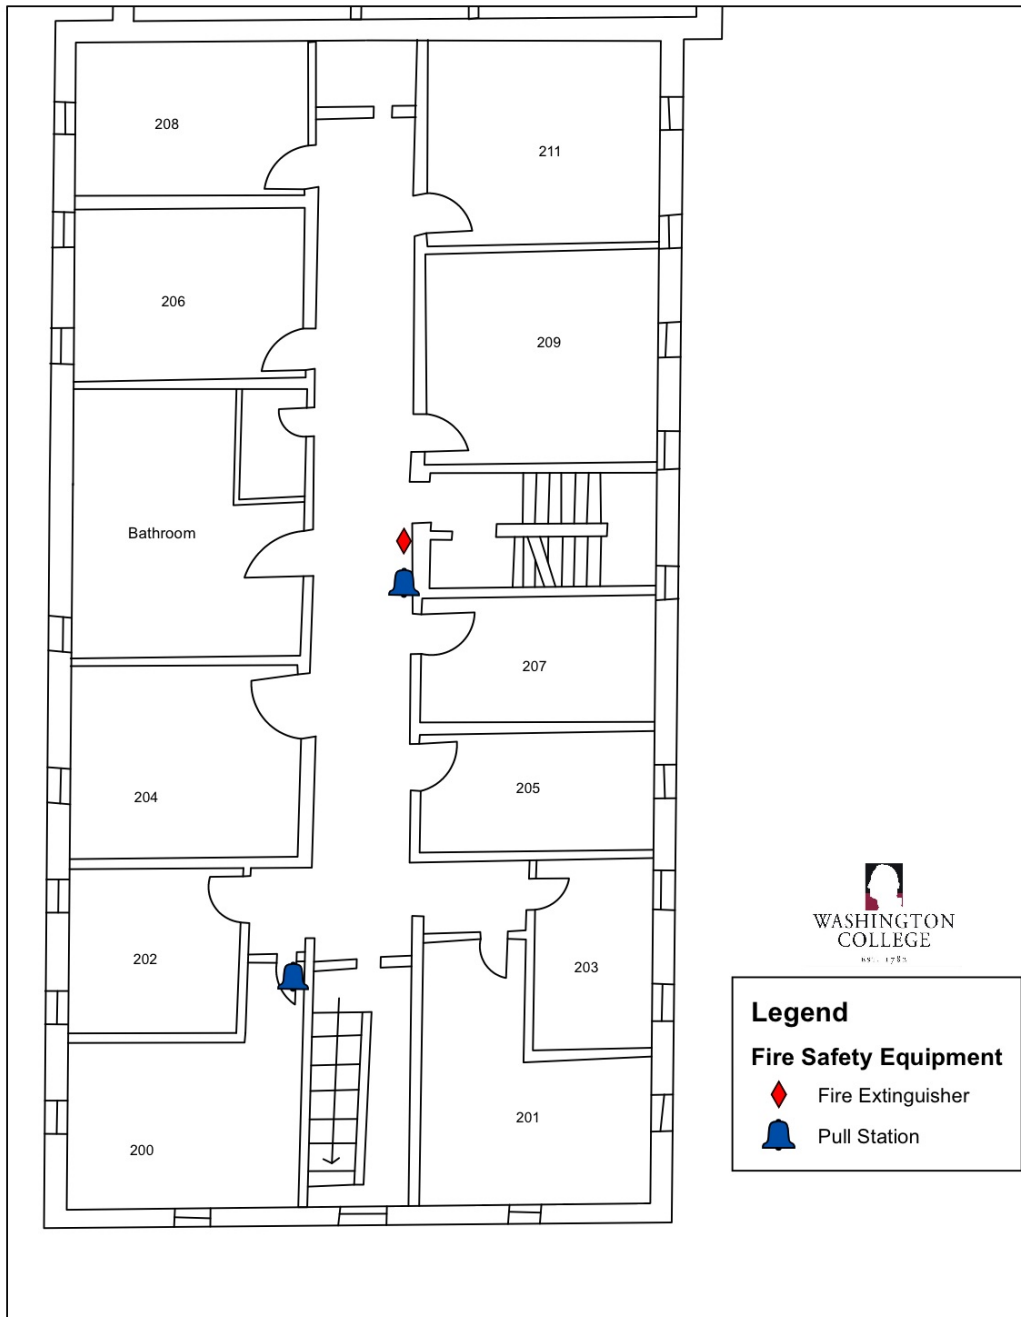

Wicomico Hall Second Floor

Legend

Fire Safety Equipment

- Fire Extinguisher
- Pull Station