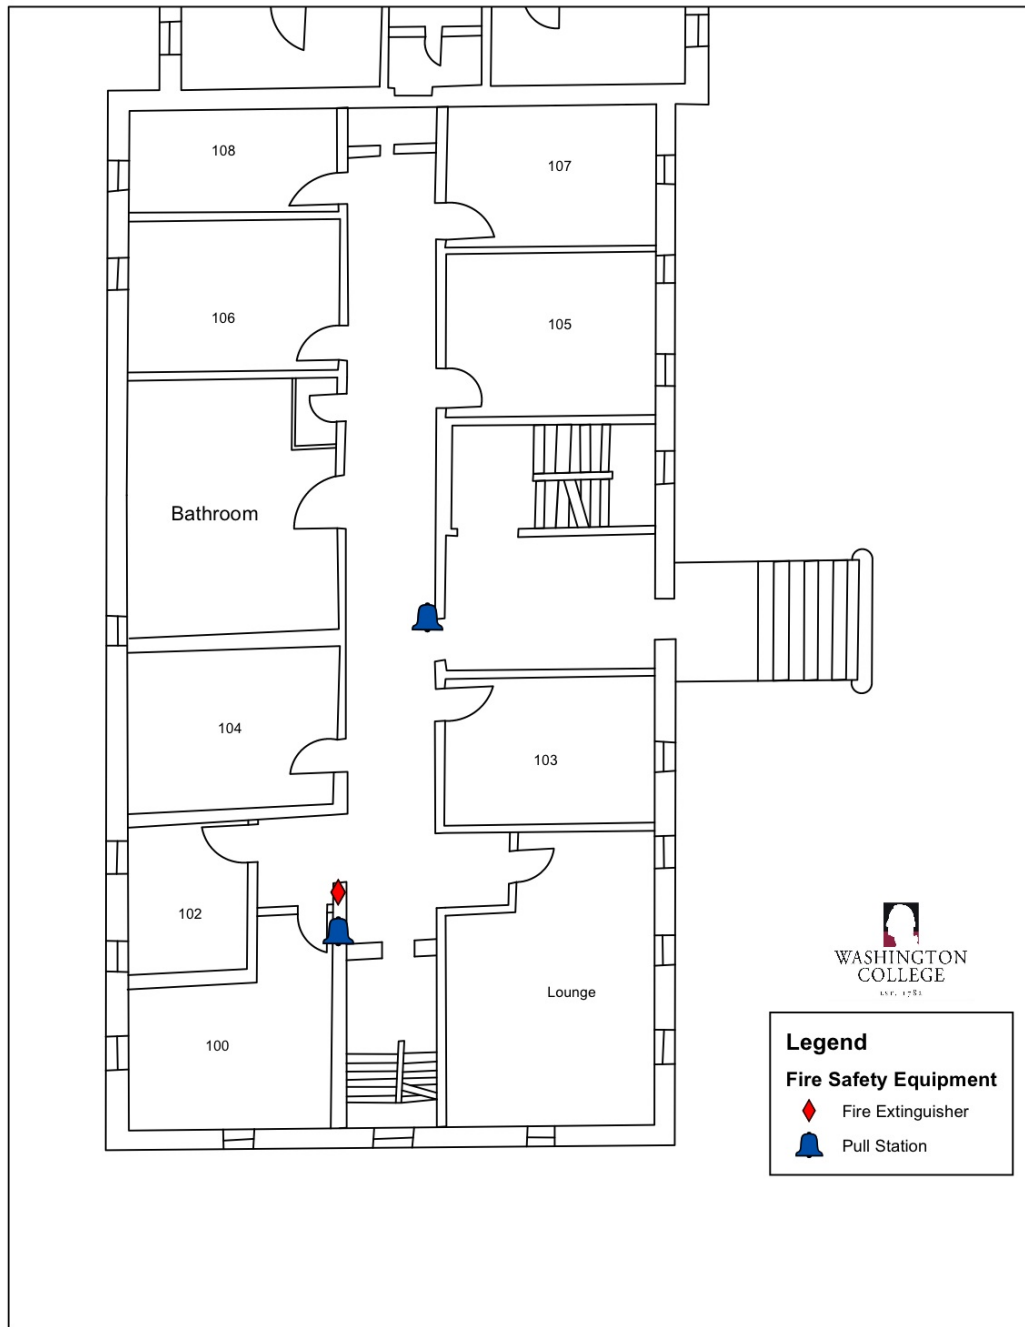

Wicomico Hall First Floor