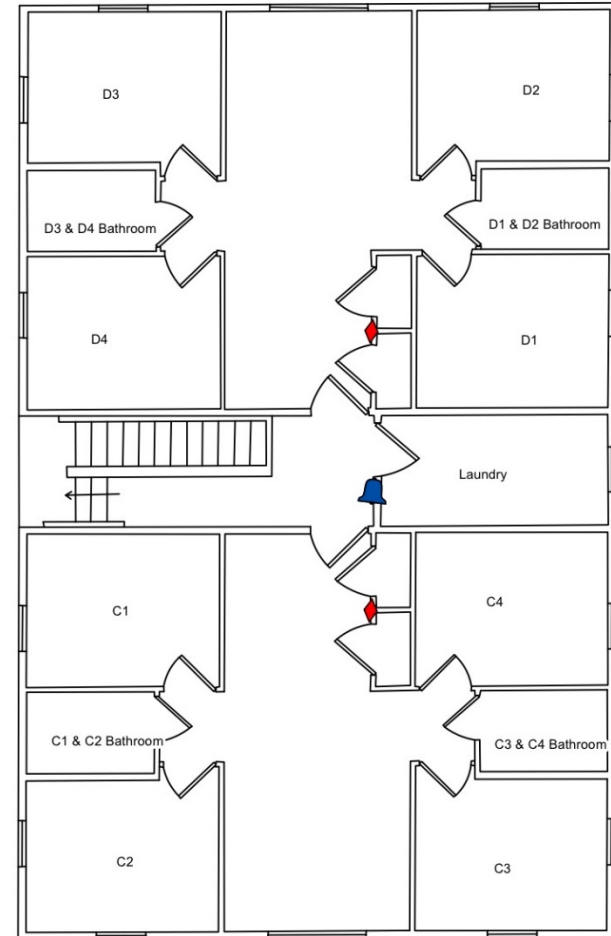

Western Shore Second Floor

Legend

Fire Safety Equipment

- Fire Extinguisher
- Pull Station