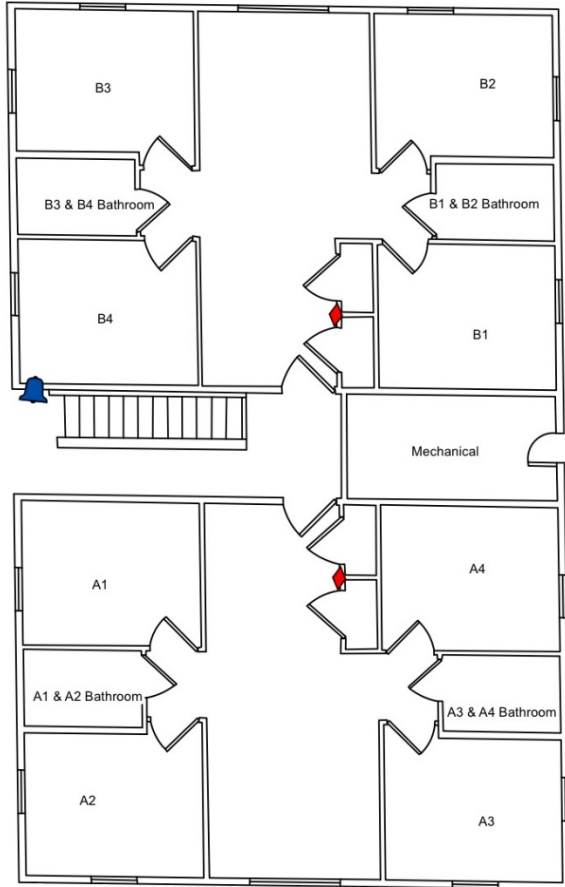

Western Shore First Floor

Legend

Fire Safety Equipment

- Fire Extinguisher
- Pull Station