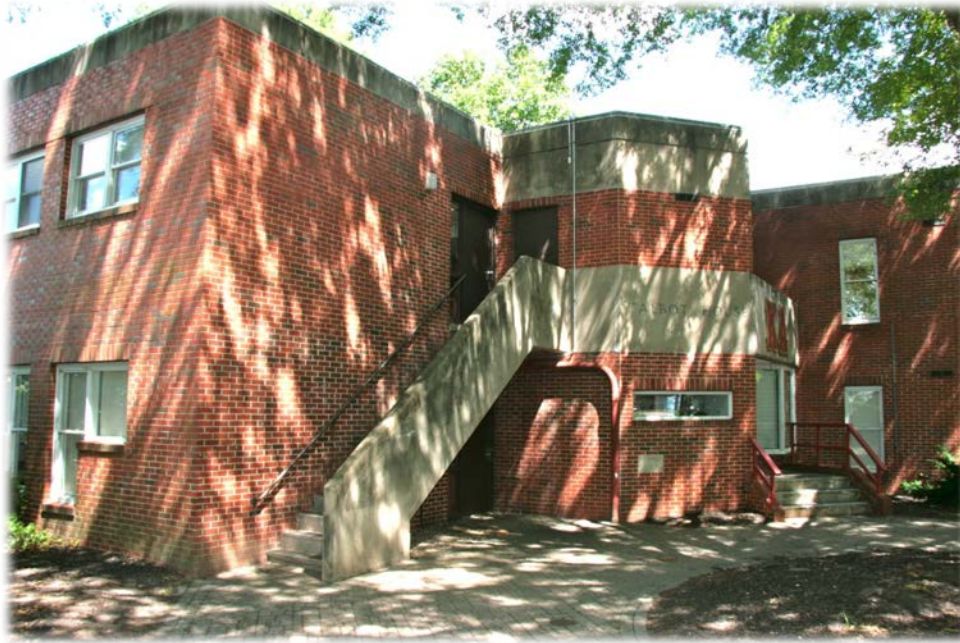

Talbot House

Talbot House is configured to accommodate four three person -suites and two six-person suites each with their own common room. This residence hall is home to the Kappa Alpha Fraternity. Limited housing is available for non fraternity male students.