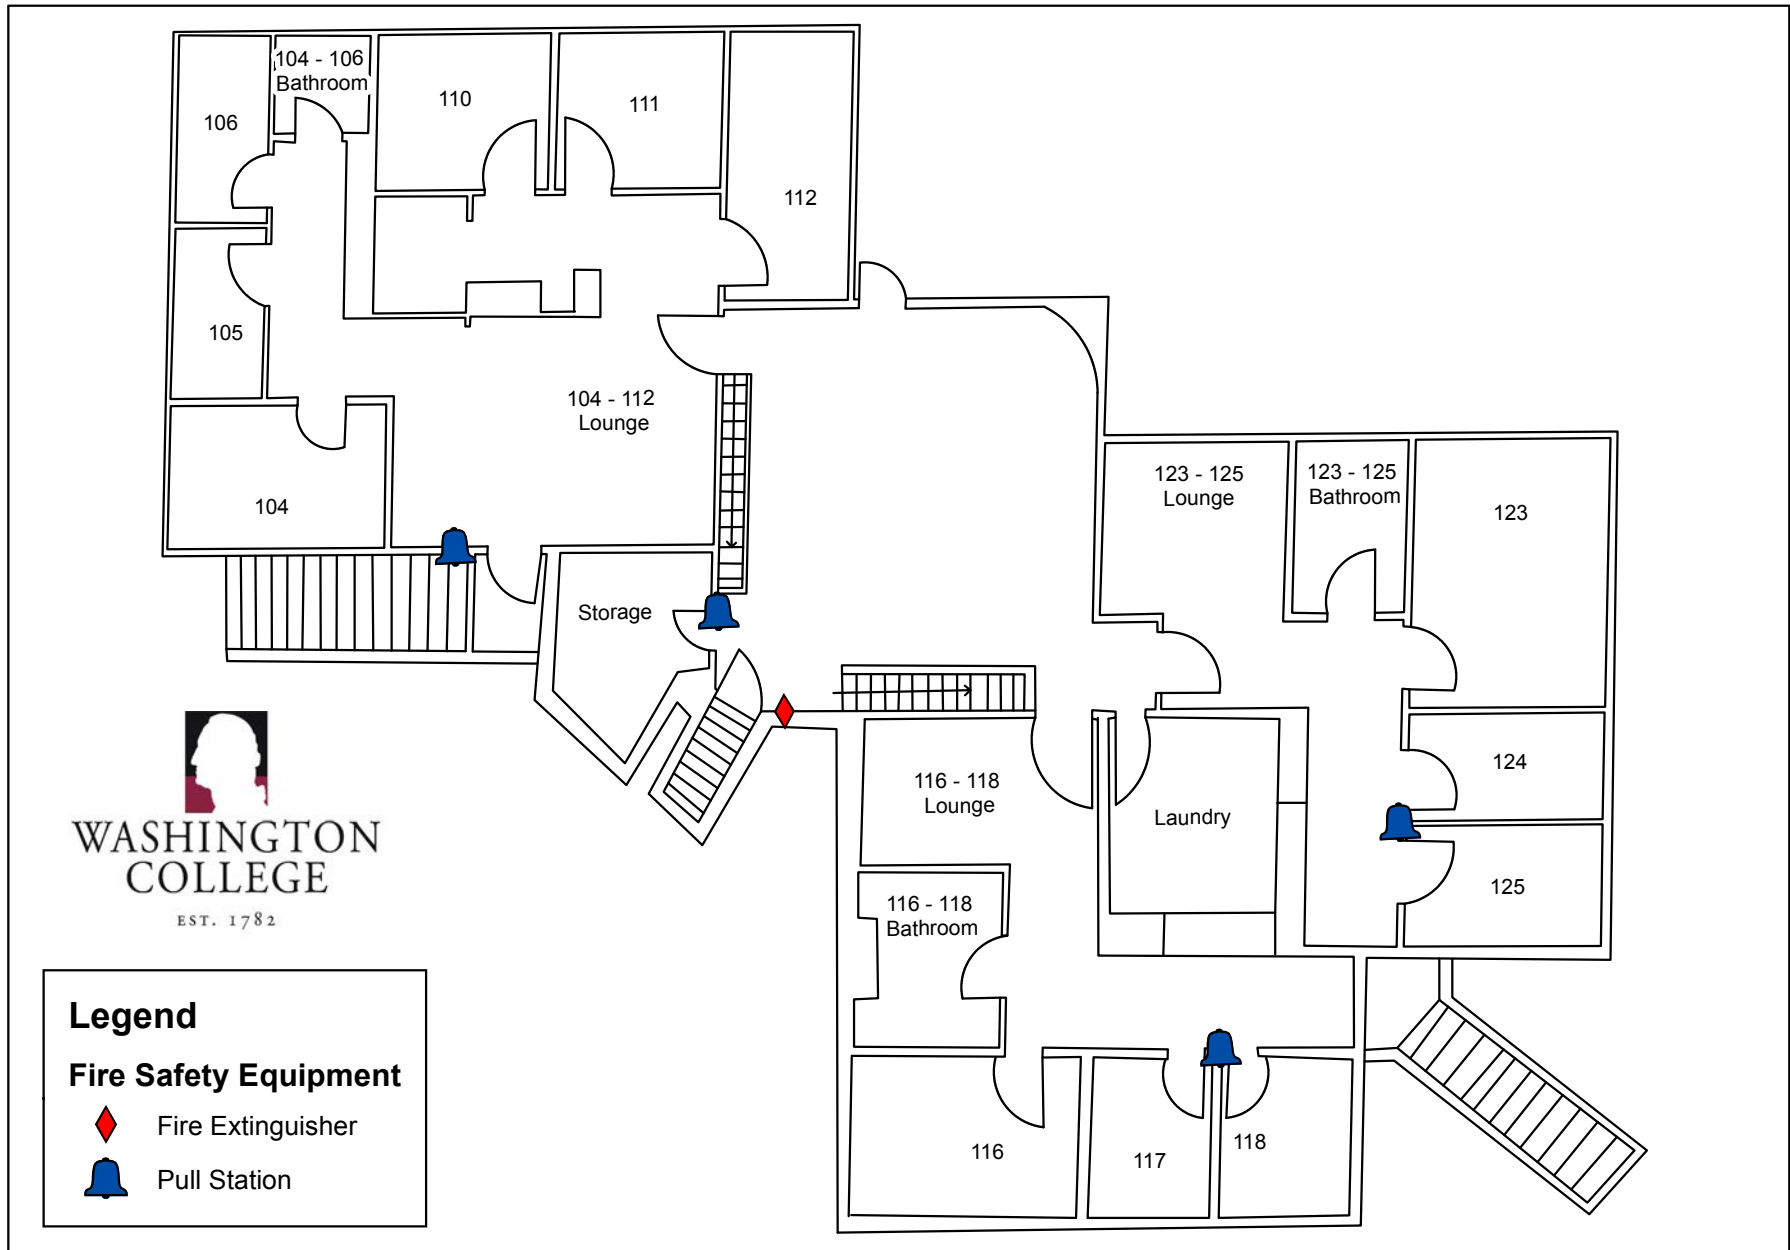

Fast Facts:

Style: Suite style

Four 3 room suites and two 6 room suites

Each Suite has:

- Bathroom/shower/sink facilities
- Common area with furniture
- Refrigerator and stovetop units

Room Dimensions:

Three room suite singles	7	x	10
Six room suite singles	8	x	10
Large singles	10	x	13

Specialty areas:

Laundry facilities: cost included in laundry fee
Kitchen & lounge facilities in each suite
Large central common area with patio area

Floor: Tile floors

Heat & A/C: Central A/C and Heating

This building is equipped with wireless internet along with Ethernet ports and cable TV connections in each room.

This building is not equipped with an elevator.

Cost 2017-2018: \$3,130/ semester or \$6,260/ year

Cecil, Dorchester & Talbot House First Floor

Cecil, Dorchester & Talbot House Second Floor