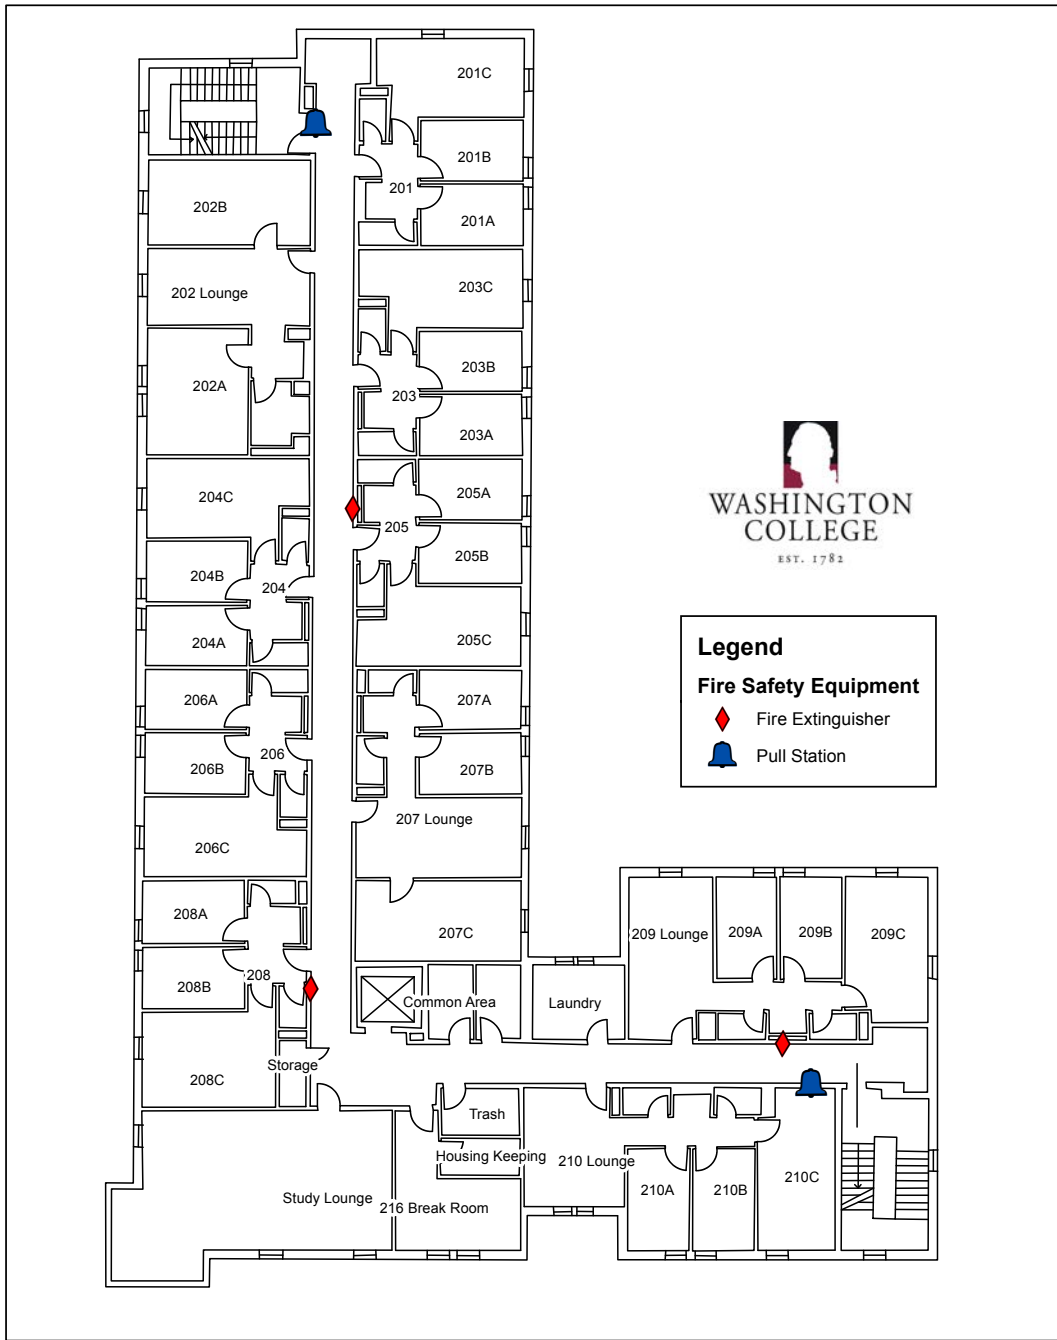

Sassafras Hall Second Floor

Legend
Fire Safety Equipment

- Fire Extinguisher
- 🔔 Pull Station