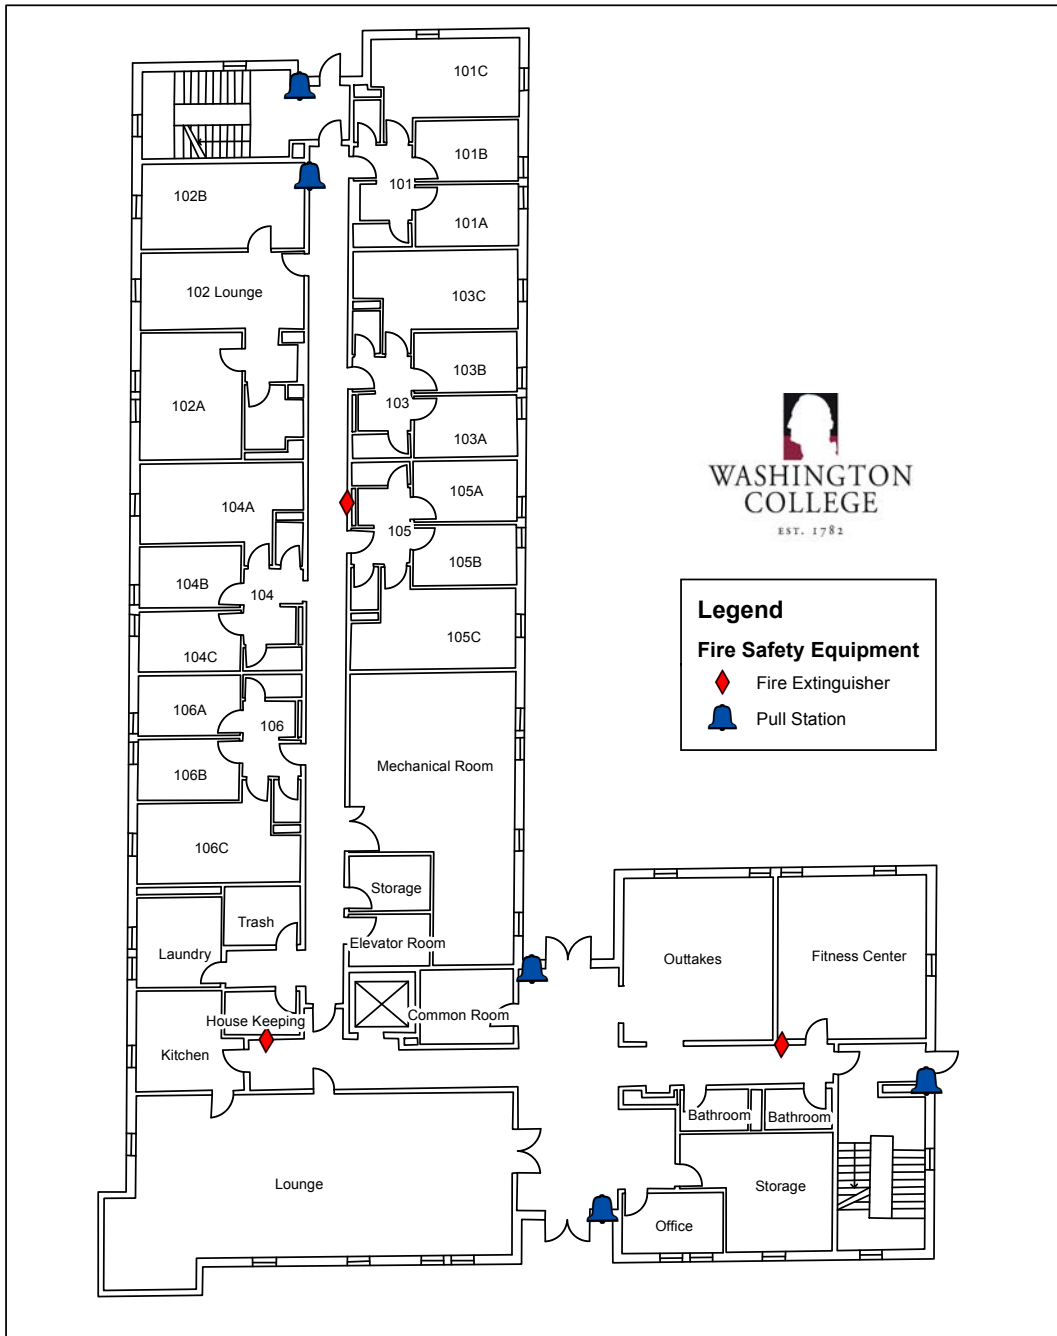

Sassafras Hall First Floor