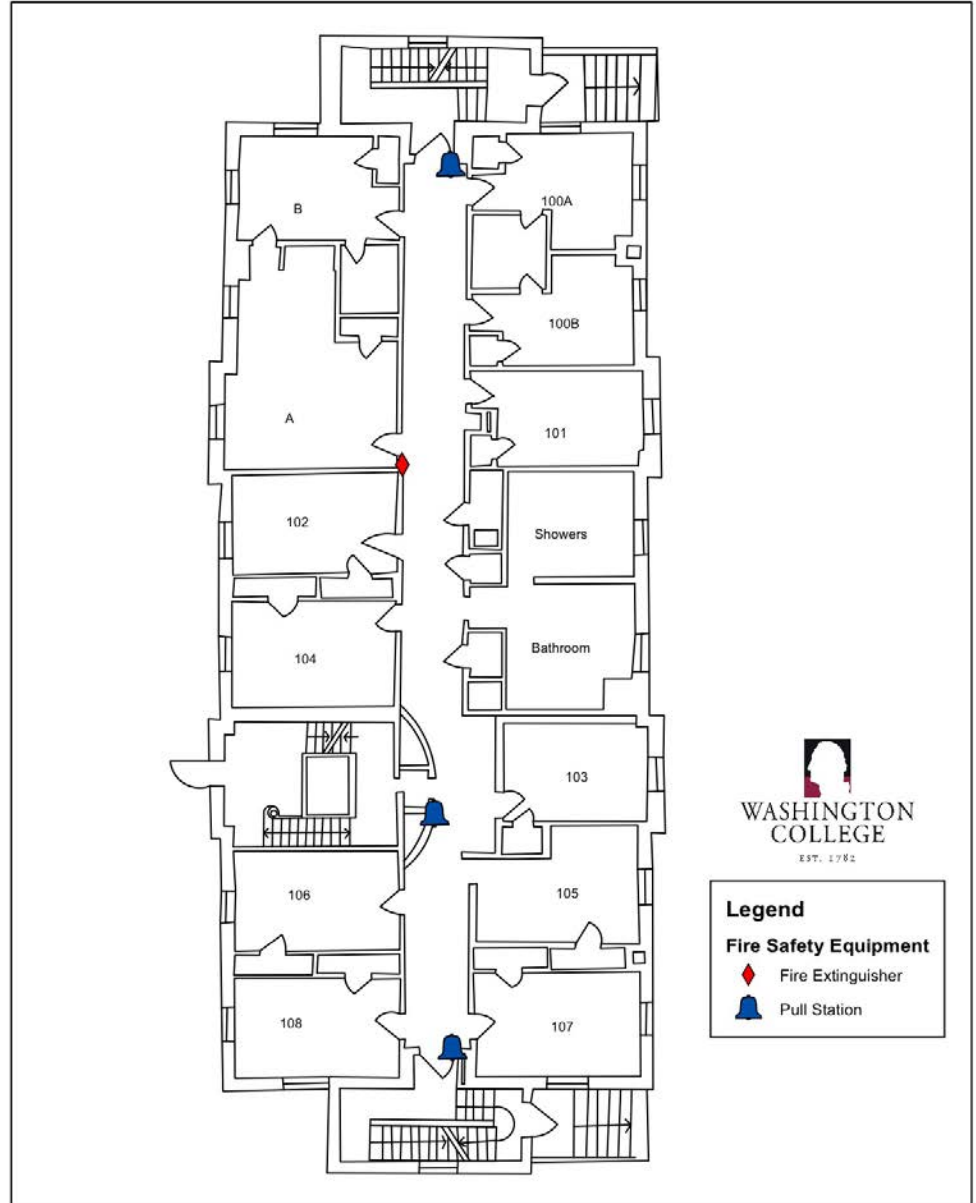

Reid Hall

This historic, stately three floor residence hall houses all women.

There is a lounge in the basement with a full kitchen, study room, pool table and plenty of room to relax and hang out with friends.

Fast Facts:

Style: Traditional style

6 singles

29 Doubles

Room Dimensions:

Single	9	x	14
Double	10	x	15

Specialty areas:

Laundry facilities: cost included in laundry fee

Lounge area, study room and kitchen on ground floor

Soda & snack machines on the ground floor

Floor: Tile floors

Heat & A/C: Steam heat & Window A/C units

This building is equipped with wireless internet along with Ethernet ports and cable TV connections in each room.

This building is not equipped with an elevator.

Cost 2017-2018: \$2,804/semester or \$5,608/ year

Reid Hall Basement

Reid Hall First Floor

Reid Hall Second Floor

Reid Hall Third Floor