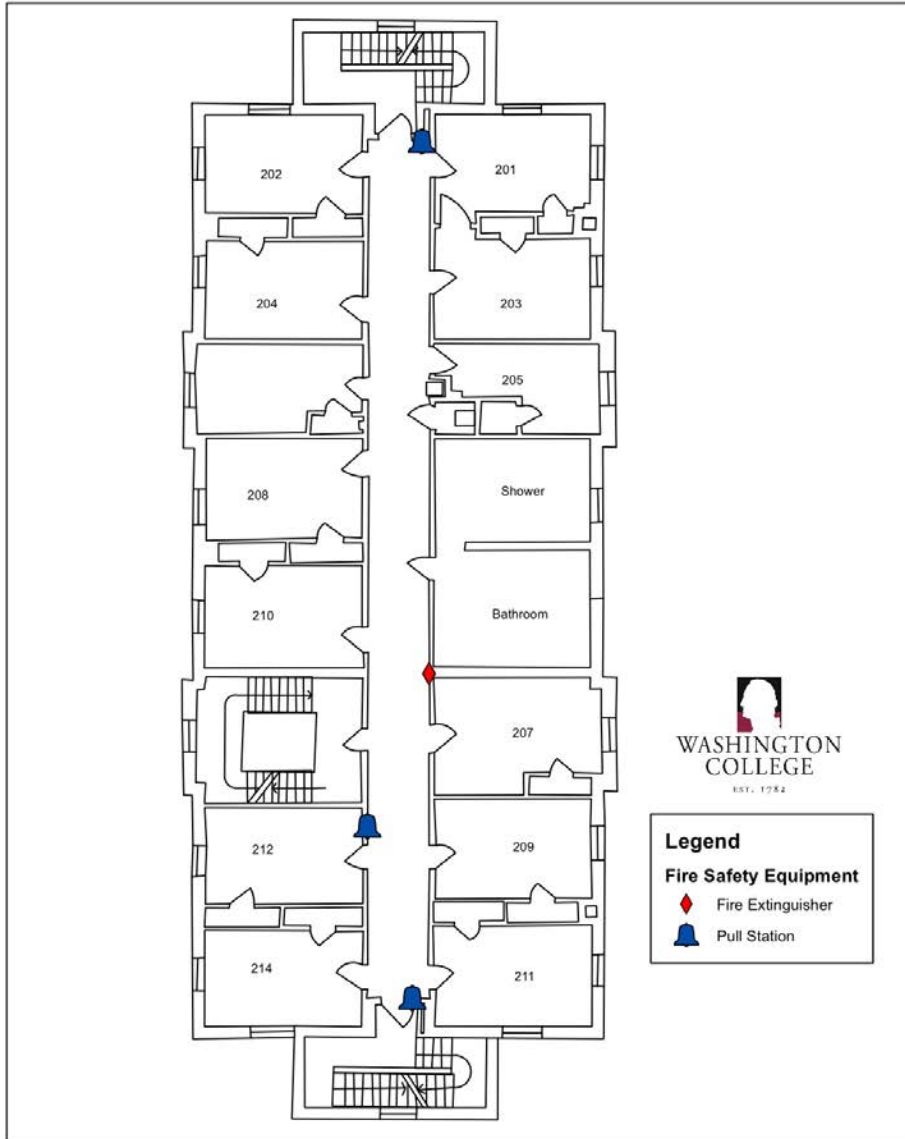

Reid Hall

This historic, stately three floor residence hall houses all women.

There is a lounge in the basement with a full kitchen, study room, pool table and plenty of room to relax and hang out with friends.

Fast Facts:

Style: Traditional style

6 singles

29 Doubles

Room Dimensions:

Single	9	x	14
Double	10	x	15

Specialty areas:

Laundry facilities: cost included in laundry fee

Lounge area, study room and kitchen on ground floor

Soda & snack machines on the ground floor

Floor: Tile floors

Heat & A/C: Steam heat & Window A/C units

This building is equipped with wireless internet along with Ethernet ports and cable TV connections in each room.

This building is not equipped with an elevator.

Cost 2017-2018: \$2,804/semester or \$5,608/ year

Reid Hall Basement

Reid Hall First Floor

Reid Hall Second Floor

Reid Hall Third Floor