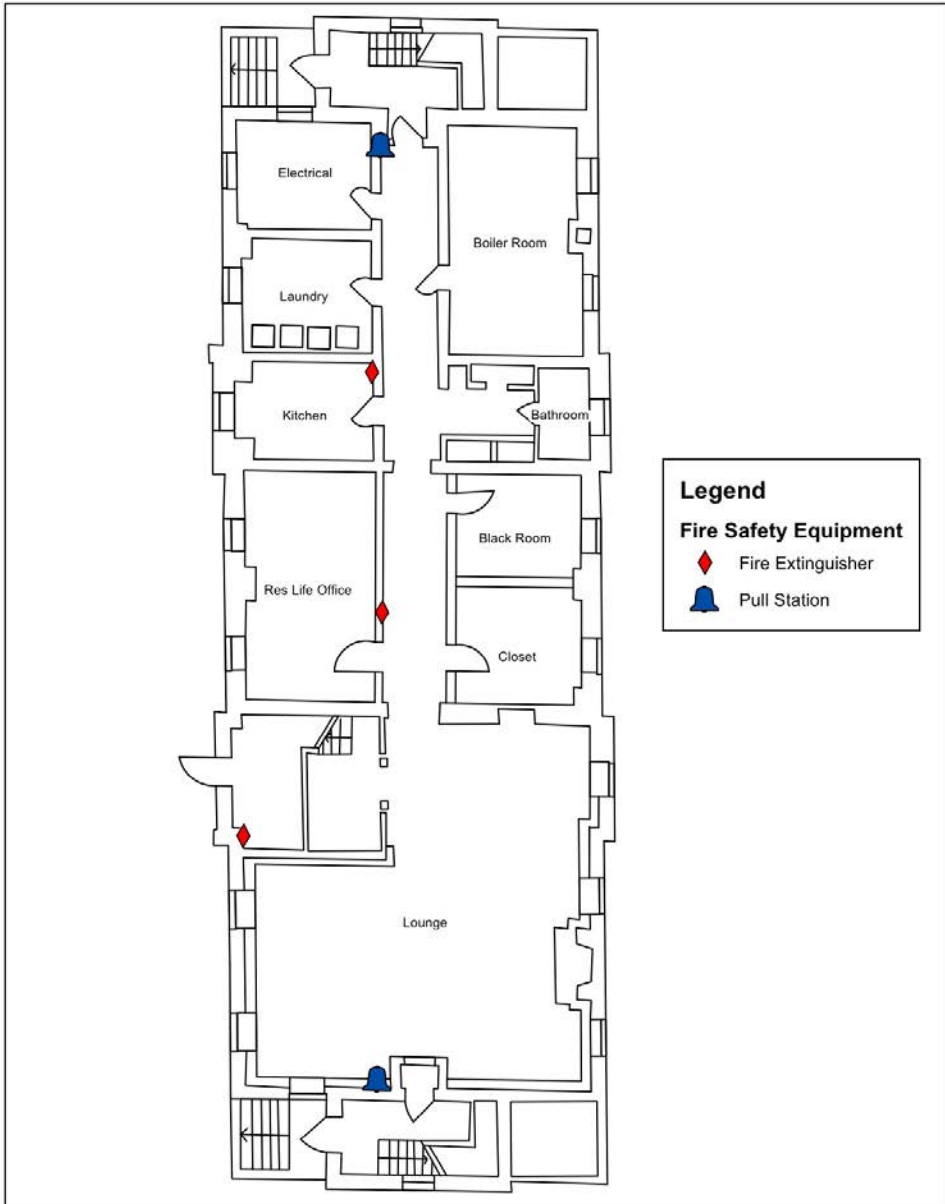

Reid Hall

This historic, stately three floor residence hall houses all women.

There is a lounge in the basement with a full kitchen, study room, pool table and plenty of room to relax and hang out with friends.

Fast Facts:

Style: Traditional style

6 singles

29 Doubles

Room Dimensions:

Single	9	x	14
Double	10	x	15

Specialty areas:

Laundry facilities: cost included in laundry fee

Lounge area, study room and kitchen on ground floor

Soda & snack machines on the ground floor

Floor: Tile floors

Heat & A/C: Steam heat & Window A/C units

This building is equipped with wireless internet along with Ethernet ports and cable TV connections in each room.

This building is not equipped with an elevator.

Cost 2017-2018: \$2,804/semester or \$5,608/ year

Reid Hall Basement

Reid Hall First Floor

Reid Hall Second Floor

Reid Hall Third Floor